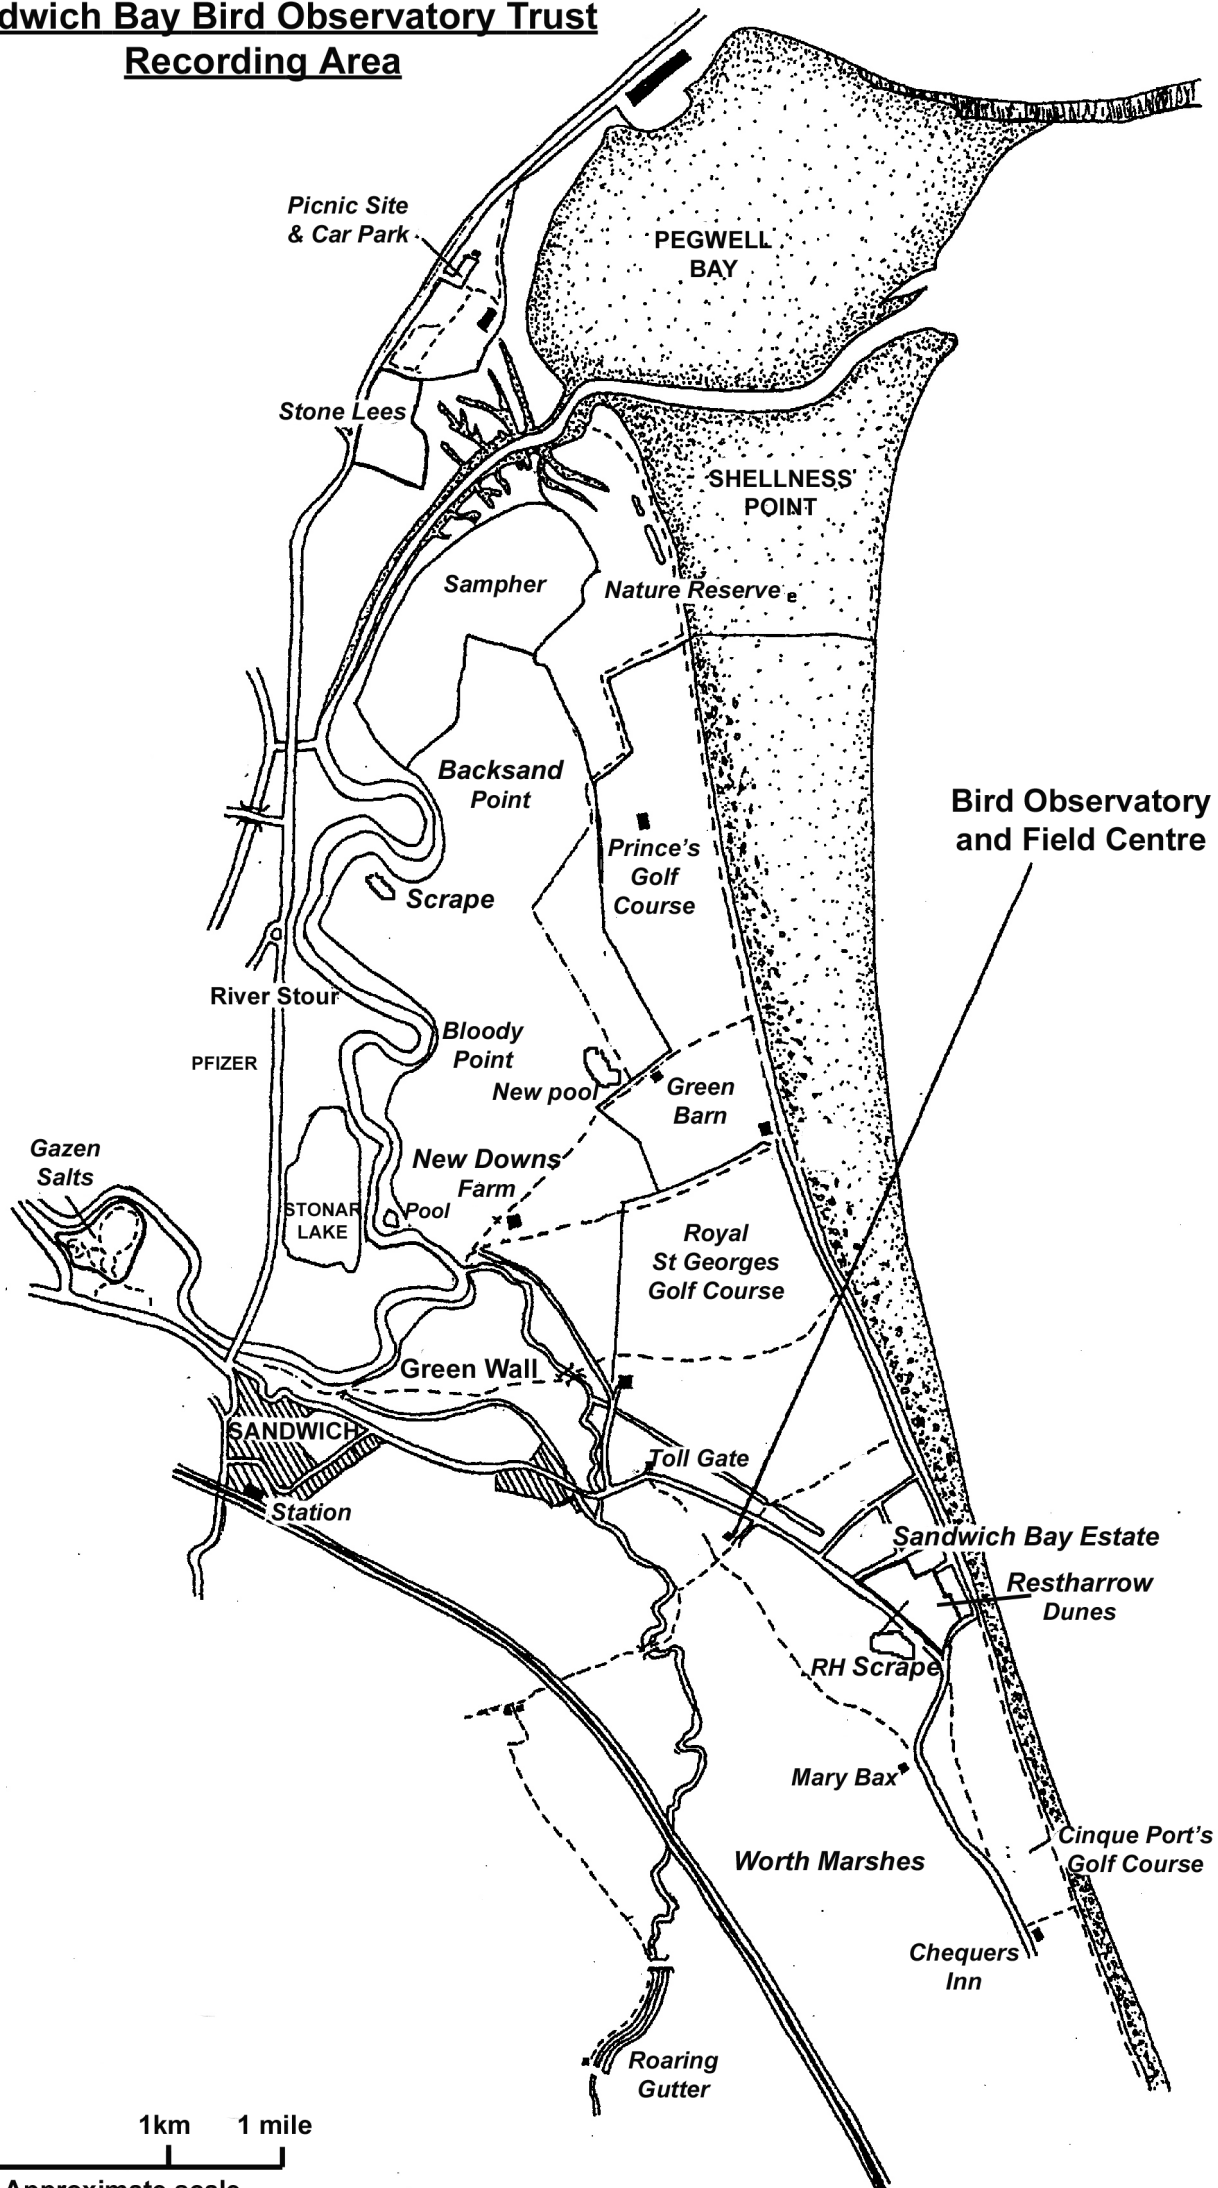

**Sandwich Bay Bird Observatory Trust
Recording Area**

1km 1 mile

Approximate scale